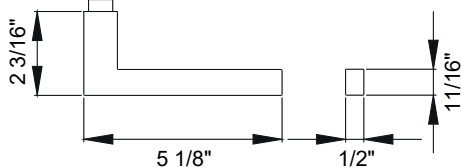

Boston

Finish: cosmos black (83)

To suit standard 2 1/8" door prep

Boston – UER58
 Ø 2 5/8 x 7/16"

Boston – UERQ58
 2 5/8 x 2 5/8 x 7/16"

Features UER58 and UERQ58

- 3 piece rose
- concealed bolt-through fixing
- sprung
- door range 1 3/16" (30 mm) - 1 3/4" (45 mm)
- T- and Lip-Strike with dust box
- backsets: 2 3/8" (60 mm) or 2 3/4" (70 mm)
- functions: Passage (PAS), Privacy (PRI), full dummy (DUM), dummy left (DUML), dummy right (DUMR)
- 28° latch with attached stainless steel face plate
- grade of stainless steel 304
- hub 5/16" (8 mm)
- standard door prep 2 1/8"
- also available with UL-Latch
- available finish: satin stainless steel & cosmos black

product code
 round

| | |
|----------------|----------------------------|
| UER58 PAS60 83 | passage 2 3/8" backset |
| UER58 PAS70 83 | passage 2 3/4" backset |
| UER58 PRI60 83 | privacy 2 3/8" backset |
| UER58 PRI70 83 | privacy 2 3/4" backset |
| UER58 DUM 83 | full dummy |
| UER58 DUML 83 | half dummy left |
| UER58 DUMR 83 | half dummy right |
| UEDB 83 | deadbolt to add to passage |
| UEDB A 83 | deadbolt keyed alike |

square

| | |
|-----------------|----------------------------|
| UERQ58 PAS60 83 | passage 2 3/8" backset |
| UERQ58 PAS70 83 | passage 2 3/4" backset |
| UERQ58 PRI60 83 | privacy 2 3/8" backset |
| UERQ58 PRI70 83 | privacy 2 3/4" backset |
| UERQ58 DUM 83 | full dummy |
| UERQ58 DUML 83 | half dummy left |
| UERQ58 DUMR 83 | half dummy right |
| UEDBQ 83 | deadbolt to add to passage |
| UEDBQ A 83 | deadbolt keyed alike |

specification details

lever

round rose

square rose