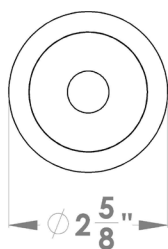

Boston

Finish: cosmos black (83)

To suit standard 2 1/8" door prep

Boston – UER58
 Ø 2 5/8 x 7/16"

Boston – UERQ58
 2 5/8 x 2 5/8 x 7/16"

Features UER58 and UERQ58

- 3 piece rose
- concealed bolt-through fixing
- sprung
- door range 1 3/16" (30 mm) - 1 3/4" (45 mm)
- T- and Lip-Strike with dust box
- backsets: 2 3/8" (60 mm) or 2 3/4" (70 mm)
- functions: Passage (PAS), Privacy (PRI), full dummy (DUM), dummy left (DUML), dummy right (DUMR)
- 28° latch with attached stainless steel face plate
- grade of stainless steel 304
- hub 5/16" (8 mm)
- standard door prep 2 1/8"
- also available with UL-Latch
- available finish: satin stainless steel & cosmos black

product code
 round

| | |
|----------------|----------------------------|
| UER58 PAS60 83 | passage 2 3/8" backset |
| UER58 PAS70 83 | passage 2 3/4" backset |
| UER58 PRI60 83 | privacy 2 3/8" backset |
| UER58 PRI70 83 | privacy 2 3/4" backset |
| UER58 DUM 83 | full dummy |
| UER58 DUML 83 | half dummy left |
| UER58 DUMR 83 | half dummy right |
| UEDB 83 | deadbolt to add to passage |
| UEDB A 83 | deadbolt keyed alike |

square

| | |
|-----------------|----------------------------|
| UERQ58 PAS60 83 | passage 2 3/8" backset |
| UERQ58 PAS70 83 | passage 2 3/4" backset |
| UERQ58 PRI60 83 | privacy 2 3/8" backset |
| UERQ58 PRI70 83 | privacy 2 3/4" backset |
| UERQ58 DUM 83 | full dummy |
| UERQ58 DUML 83 | half dummy left |
| UERQ58 DUMR 83 | half dummy right |
| UEDBQ 83 | deadbolt to add to passage |
| UEDBQ A 83 | deadbolt keyed alike |

specification details

lever

round rose

square rose