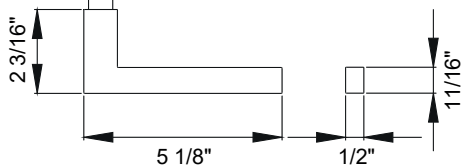

Boston

Finish: satin stainless steel (71)

To suit standard 2 1/8" door prep

Boston – UER58
 Ø 2 5/8 x 7/16"

Boston – UERQ58
 2 5/8 x 2 5/8 x 7/16"

Features UER58 and UERQ58

- 3 piece rose
- concealed bolt-through fixing
- sprung
- door range 1 3/16" (30 mm) - 1 3/4" (45 mm)
- T- and Lip-Strike with dust box
- backsets: 2 3/8" (60 mm) or 2 3/4" (70 mm)
- functions: Passage (PAS), Privacy (PRI), full dummy (DUM), dummy left (DUML), dummy right (DUMR)
- 28° latch with attached stainless steel face plate
- grade of stainless steel 304
- hub 5/16" (8 mm)
- standard door prep 2 1/8"
- also available with UL-Latch
- available finish: satin stainless steel & cosmos black

product code round

UER58 PAS60 71	passage 2 3/8" backset
UER58 PAS70 71	passage 2 3/4" backset
UER58 PRI60 71	privacy 2 3/8" backset
UER58 PRI70 71	privacy 2 3/4" backset
UER58 DUM 71	full dummy
UER58 DUML 71	half dummy left
UER58 DUMR 71	half dummy right
UEDB 71	deadbolt to add to passage
UEDB A 71	deadbolt keyed alike

specification details

lever

round rose

square rose