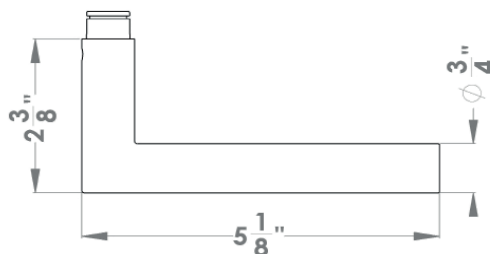

Rhodos

Finish: oil rubbed bronze (81)

To suit standard 2 1/8" door prep

Features UER28Q and UER28

Rhodos – UER28Q
 2 5/8 x 2 5/8 x 7/16"

Rhodos – UER28
 Ø 2 5/8 x 7/16"

- 3 piece rose
- concealed bolt-through fixing
- sprung
- door range 1 1/4" (31 mm) - 2" (50 mm) standard
- T- and Lip-Strike with dust box
- stainless steel faceplate
- backsets: 2 3/8" (60 mm) or 2 3/4" (70 mm)
- functions: Passage (PAS), Privacy (PRI), full dummy (DUM), dummy left (DUML), dummy right (DUMR)
- available with UL-Latch
- 28° latch with attached face plate
- rate of satin stainless steel 304
- hub 5/16" (8 mm)
- door prep 2 1/8"
- available finishes: oil rubbed bronze, satin stainless steel, polished stainless steel, cosmos black

product code
 square

UER28Q PAS60 81	passage 2 3/8" backset
UER28Q PAS70 81	passage 2 3/4" backset
UER28Q PRI60 81	privacy 2 3/8" backset
UER28Q PRI70 81	privacy 2 3/4" backset
UER28Q DUM 81	full dummy
UER28Q DUML 81	half dummy left
UER28Q DUMR 81	half dummy right
UEDBQ 81	deadbolt to add to passage
UEDBQ A 81	deadbolt keyed alike

round

UER28 PAS60 81	passage 2 3/8" backset
UER28 PAS70 81	passage 2 3/4" backset
UER28 PRI60 81	privacy 2 3/8" backset
UER28 PRI70 81	privacy 2 3/4" backset
UER28 DUM 81	full dummy
UER28 DUML 81	half dummy left
UER28 DUMR 81	half dummy right
UEDB 81	deadbolt to add to passage
UEDB A 81	deadbolt keyed alike

specification details

lever

round rose

square rose