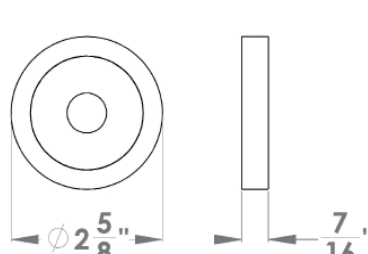

Rhodos

Finish: oil rubbed bronze (81)

To suit standard 2 1/8" door prep

Features UER28Q and UER28

Rhodos – UER28Q
 2 5/8 x 2 5/8 x 7/16"

Rhodos – UER28
 Ø 2 5/8 x 7/16"

- 3 piece rose
- concealed bolt-through fixing
- sprung
- door range 1 1/4" (31 mm) - 2" (50 mm) standard
- T- and Lip-Strike with dust box
- stainless steel faceplate
- backsets: 2 3/8" (60 mm) or 2 3/4" (70 mm)
- functions: Passage (PAS), Privacy (PRI), full dummy (DUM), dummy left (DUML), dummy right (DUMR)
- available with UL-Latch
- 28° latch with attached face plate
- rate of satin stainless steel 304
- hub 5/16" (8 mm)
- door prep 2 1/8"
- available finishes: oil rubbed bronze, satin stainless steel, polished stainless steel, cosmos black

round

UER28 PAS60 81	passage 2 3/8" backset
UER28 PAS70 81	passage 2 3/4" backset
UER28 PRI60 81	privacy 2 3/8" backset
UER28 PRI70 81	privacy 2 3/4" backset
UER28 DUM 81	full dummy
UER28 DUML 81	half dummy left
UER28 DUMR 81	half dummy right
UEDB 81	deadbolt to add to passage
UEDB A 81	deadbolt keyed alike

specification details

lever

round rose

square rose