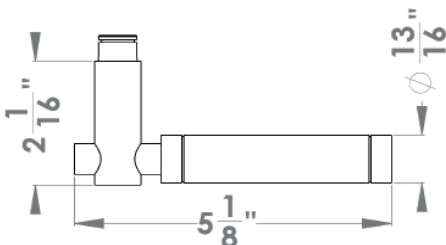

New York

Finish: satin/polished stainless steel (73)

To suit standard 2 1/8" door prep

New York – UER65Q
 2 5/8 x 2 5/8 x 7/16"

New York – UER65
 Ø 2 5/8 x 7/16"

Features UER65Q and UER65

- 3 piece rose
- concealed bolt-through fixing
- sprung
- door range 1 1/4" (31 mm) - 2" (51 mm) standard
- T- and Lip-Strike with dust box
- stainless steel faceplate
- backsets: 2 3/8" (60 mm) or 2 3/4" (70 mm)
- functions: Passage (PAS), Privacy (PRI), full dummy (DUM), dummy left (DUML), dummy right (DUMR)
- available with UL-Latch
- 28° latch with attached face plate
- rate of satin stainless steel 304
- hub 5/16" (8 mm)
- door prep 2 1/8"
- available finishes: satin/polished stainless steel, satin stainless steel

product code square

UER65Q PAS60 73	passage 2 3/8" backset
UER65Q PAS70 73	passage 2 3/4" backset
UER65Q PRI60 73	privacy 2 3/8" backset
UER65Q PRI70 73	privacy 2 3/4" backset
UER65Q DUM 73	full dummy
UER65Q DUML 73	half dummy left
UER65Q DUMR 73	half dummy right
UEDBQ 73	deadbolt to add to passage
UEDBQ A 73	deadbolt keyed alike

specification details

lever

round rose

square rose