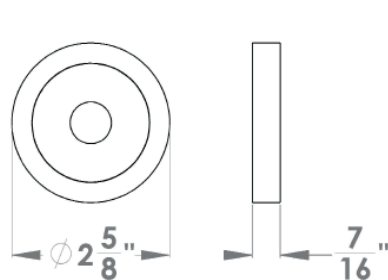

New York

Finish: satin/polished stainless steel (73)

To suit standard 2 1/8" door prep

New York – UER65Q
 2 5/8 x 2 5/8 x 7/16"

New York – UER65
 Ø 2 5/8 x 7/16"

Features UER65Q and UER65

- 3 piece rose
- concealed bolt-through fixing
- sprung
- door range 1 1/4" (31 mm) - 2" (51 mm) standard
- T- and Lip-Strike with dust box
- stainless steel faceplate
- backsets: 2 3/8" (60 mm) or 2 3/4" (70 mm)
- functions: Passage (PAS), Privacy (PRI), full dummy (DUM), dummy left (DUML), dummy right (DUMR)
- available with UL-Latch
- 28° latch with attached face plate
- rate of satin stainless steel 304
- hub 5/16" (8 mm)
- door prep 2 1/8"
- available finishes: satin/polished stainless steel, satin stainless steel

product code round

UER65 PAS60 73	passage 2 3/8" backset
UER65 PAS70 73	passage 2 3/4" backset
UER65 PRI60 73	privacy 2 3/8" backset
UER65 PRI70 73	privacy 2 3/4" backset
UER65 DUM 73	full dummy
UER65 DUML 73	half dummy left
UER65 DUMR 73	half dummy right
UEDB 73	deadbolt to add to passage
UEDB A 73	deadbolt keyed alike

specification details

lever

round rose

square rose