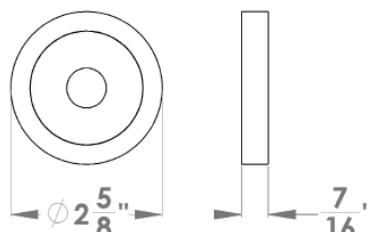

- 3 piece rose
- concealed bolt-through fixing
- sprung
- door range 1 1/4" (31 mm) - 2" (50 mm) standard
- T- and Lip-Strike with dust box
- stainless steel faceplate
- backsets: 2 3/8" (60 mm) or 2 3/4" (70 mm)
- functions: Passage (PAS), Privacy (PRI), full dummy (DUM), dummy left (DUML), dummy right (DUMR)
- available with UL-Latch
- 28° latch with attached face plate
- rate of satin stainless steel 304
- hub 5/16" (8 mm)
- door prep 2 1/8"
- finish: satin stainless steel/light brown leather
- available leather colours: light brown, dark brown, black

round

UER45 LH PAS60 71	passage 2 3/8" backset
UER45 LH PAS70 71	passage 2 3/4" backset
UER45 LH PRI60 71	privacy 2 3/8" backset
UER45 LH PRI70 71	privacy 2 3/4" backset
UER45 LH DUM 71	full dummy
UER45 LH DUML 71	half dummy left
UER45 LH DUMR 71	half dummy right
UEDB 71	deadbolt to add to passage
UEDB A 71	deadbolt keyed alike

specification details

lever

round rose

square rose