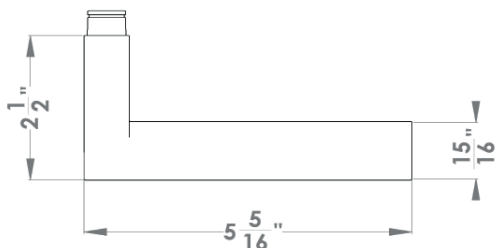

- 3 piece rose
- concealed bolt-through fixing
- sprung
- door range 1 1/4" (31 mm) - 2" (50 mm) standard
- T- and Lip-Strike with dust box
- stainless steel faceplate
- backsets: 2 3/8" (60 mm) or 2 3/4" (70 mm)
- functions: Passage (PAS), Privacy (PRI), full dummy (DUM), dummy left (DUML), dummy right (DUMR)
- available with UL-Latch
- 28° latch with attached face plate
- rate of satin stainless steel 304
- hub 5/16" (8 mm)
- door prep 2 1/8"
- finish: satin stainless steel/light brown leather
- available leather colours: light brown, dark brown, black

product code
 square

UER45Q LH PAS60 71	passage 2 3/8" backset
UER45Q LH PAS70 71	passage 2 3/4" backset
UER45Q LH PRI60 71	privacy 2 3/8" backset
UER45Q LH PRI70 71	privacy 2 3/4" backset
UER45Q LH DUM 71	full dummy
UER45Q LH DUML 71	half dummy left
UER45Q LH DUMR 71	half dummy right
UEDBQ 71	deadbolt to add to passage
UEDBQ A 71	deadbolt keyed alike

specification details

lever

round rose

square rose