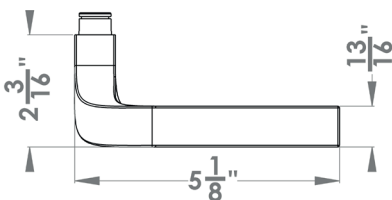

Las Vegas

Finish: polished stainless steel (72)

To suit standard 2 1/8" door prep

Las Vegas – UER87Q
 2 5/8 x 2 5/8 x 7/16"

Las Vegas – UER87
 Ø 2 5/8 x 7/16"

product code square

UER87Q PAS60 72	passage 2 3/8" backset
UER87Q PAS70 72	passage 2 3/4" backset
UER87Q PRI60 72	privacy 2 3/8" backset
UER87Q PRI70 72	privacy 2 3/4" backset
UER87Q DUM 72	full dummy
UER87Q DUML 72	half dummy left
UER87Q DUMR 72	half dummy right
UEDBQ 72	deadbolt to add to passage
UEDBQ A 72	deadbolt keyed alike

round

UER87 PAS60 72	passage 2 3/8" backset
UER87 PAS70 72	passage 2 3/4" backset
UER87 PRI60 72	privacy 2 3/8" backset
UER87 PRI70 72	privacy 2 3/4" backset
UER87 DUM 72	full dummy
UER87 DUML 72	half dummy left
UER87 DUMR 72	half dummy right
UEDB 72	deadbolt to add to passage
UEDB A 72	deadbolt keyed alike

Features UER87Q and UER87

- 3 piece rose
- concealed bolt-through fixing
- sprung
- door range 1 1/4" (31 mm) - 2" (50 mm) standard
- T- and Lip-Strike with dust box
- stainless steel faceplate
- backsets: 2 3/8" (60 mm) or 2 3/4" (70 mm)
- functions: Passage (PAS), Privacy (PRI), full dummy (DUM), dummy left (DUML), dummy right (DUMR)
- available with UL-Latch
- 28° latch with attached face plate
- rate of satin stainless steel 304
- hub 5/16" (8 mm)
- door prep 2 1/8"
- available finishes: polished stainless steel, satin stainless steel

specification details

lever

round rose

square rose