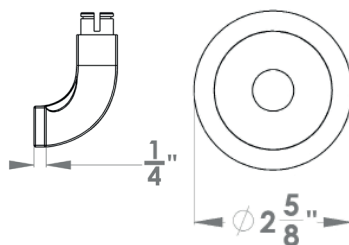

Las Vegas

Finish: polished stainless steel (72)

To suit standard 2 1/8" door prep

Las Vegas – UER87Q
 2 5/8 x 2 5/8 x 7/16"

Las Vegas – UER87
 Ø 2 5/8 x 7/16"

product code square

UER87Q PAS60 72	passage 2 3/8" backset
UER87Q PAS70 72	passage 2 3/4" backset
UER87Q PRI60 72	privacy 2 3/8" backset
UER87Q PRI70 72	privacy 2 3/4" backset
UER87Q DUM 72	full dummy
UER87Q DUML 72	half dummy left
UER87Q DUMR 72	half dummy right
UEDBQ 72	deadbolt to add to passage
UEDBQ A 72	deadbolt keyed alike

Features UER87Q and UER87

- 3 piece rose
- concealed bolt-through fixing
- sprung
- door range 1 1/4" (31 mm) - 2" (50 mm) standard
- T- and Lip-Strike with dust box
- stainless steel faceplate
- backsets: 2 3/8" (60 mm) or 2 3/4" (70 mm)
- functions: Passage (PAS), Privacy (PRI), full dummy (DUM), dummy left (DUML), dummy right (DUMR)
- available with UL-Latch
- 28° latch with attached face plate
- rate of satin stainless steel 304
- hub 5/16" (8 mm)
- door prep 2 1/8"
- available finishes: polished stainless steel, satin stainless steel

specification details

lever

round rose

square rose