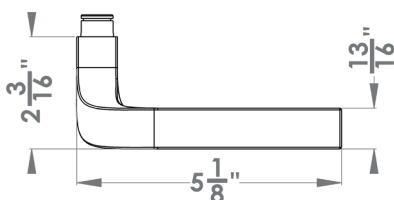

**Las Vegas**

Finish: satin stainless steel (71)

**To suit standard 2 1/8" door prep**

**Las Vegas – UER87Q**  
 2 5/8 x 2 5/8 x 7/16"

**Las Vegas – UER87**  
 Ø 2 5/8 x 7/16"

**Features UER87Q and UER87**

- 3 piece rose
- concealed bolt-through fixing
- sprung
- door range 1 1/4" (31 mm) - 2" (50 mm) standard
- T- and Lip-Strike with dust box
- stainless steel faceplate
- backsets: 2 3/8" (60 mm) or 2 3/4" (70 mm)
- functions: Passage (PAS), Privacy (PRI), full dummy (DUM), dummy left (DUML), dummy right (DUMR)
- available with UL-Latch
- 28° latch with attached face plate
- rate of satin stainless steel 304
- hub 5/16" (8 mm)
- door prep 2 1/8"
- available finishes: satin stainless steel, polished stainless steel

product code  
 square

UER87Q PAS60 71	passage 2 3/8" backset
UER87Q PAS70 71	passage 2 3/4" backset
UER87Q PRI60 71	privacy 2 3/8" backset
UER87Q PRI70 71	privacy 2 3/4" backset
UER87Q DUM 71	full dummy
UER87Q DUML 71	half dummy left
UER87Q DUMR 71	half dummy right
UEDBQ 71	deadbolt to add to passage
UEDBQ A 71	deadbolt keyed alike

**specification details**

lever

round rose

square rose