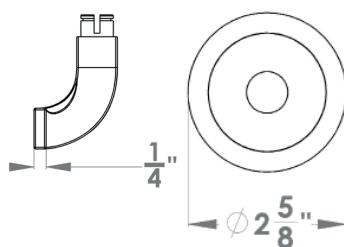

**Las Vegas**

Finish: satin stainless steel (71)

**To suit standard 2 1/8" door prep**

**Las Vegas – UER87Q**  
 2 5/8 x 2 5/8 x 7/16"

**Las Vegas – UER87**  
 Ø 2 5/8 x 7/16"

**Features UER87Q and UER87**

- 3 piece rose
- concealed bolt-through fixing
- sprung
- door range 1 1/4" (31 mm) - 2" (50 mm) standard
- T- and Lip-Strike with dust box
- stainless steel faceplate
- backsets: 2 3/8" (60 mm) or 2 3/4" (70 mm)
- functions: Passage (PAS), Privacy (PRI), full dummy (DUM), dummy left (DUML), dummy right (DUMR)
- available with UL-Latch
- 28° latch with attached face plate
- rate of satin stainless steel 304
- hub 5/16" (8 mm)
- door prep 2 1/8"
- available finishes: satin stainless steel, polished stainless steel

round

UER87 PAS60 71	passage 2 3/8" backset
UER87 PAS70 71	passage 2 3/4" backset
UER87 PRI60 71	privacy 2 3/8" backset
UER87 PRI70 71	privacy 2 3/4" backset
UER87 DUM 71	full dummy
UER87 DUML 71	half dummy left
UER87 DUMR 71	half dummy right
UEDB 71	deadbolt to add to passage
UEDB A 71	deadbolt keyed alike

**specification details**

lever

round rose

square rose