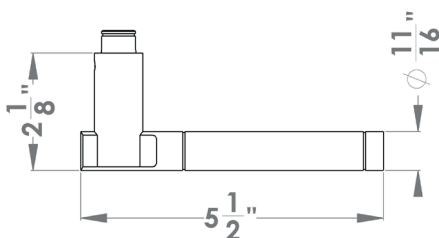

Ontario – UEPL64Q
 2 9/16 x 2 9/16 x 1/8 "

square

UEPL64Q PAS60 71	passage 2 3/8" backset
UEPL64Q PAS70 71	passage 2 3/4" backset
UEPL64Q PRI60 71	privacy 2 3/8" backset
UEPL64Q PRI70 71	privacy 2 3/4" backset
UEPL64Q DUM 71	full dummy
UEPL64Q DUML 71	half dummy left
UEPL64Q DUMR 71	half dummy right
UEDBQ200 71	deadbolt to add to passage
UEDBQ200 A 71	deadbolt keyed alike

Features UEPL64

- on Plan Design rose
- concealed bolt-through fixing
- sprung
- door range min. 1 3/8" (34 mm) - max. 2" (50 mm) standard
- T- and full Lip-Strike included
- stainless steel faceplate
- backsets: 2 3/8" (60 mm)
- functions: Passage (PAS), Privacy (PRI), full dummy (DUM), dummy left (DUML), dummy right (DUMR)
- available with UL-Latch
- 28° latch with attached face plate
- stainless steel 304
- spindle 5/16" (8 mm)
- available finish: satin stainless steel, polished/satin stainless steel

specification details

lever

round rose

square rose