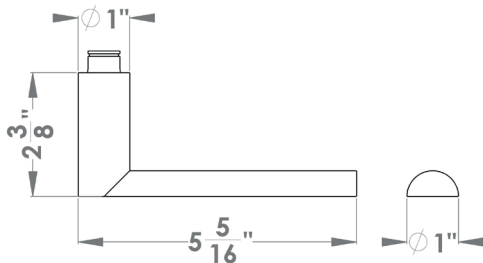

London

Finish: satin stainless steel (71)

To suit standard 2 1/8" door prep

London – UEPL51
 Ø 2 9/16 x 1/8"

round

| | |
|-----------------|----------------------------|
| UEPL51 PAS60 71 | passage 2 3/8" backset |
| UEPL51 PAS70 71 | passage 2 3/4" backset |
| UEPL51 PRI60 71 | privacy 2 3/8" backset |
| UEPL51 PRI70 71 | privacy 2 3/4" backset |
| UEPL51 DUM 71 | full dummy |
| UEPL51 DUML 71 | half dummy left |
| UEPL51 DUMR 71 | half dummy right |
| UEDB200 71 | deadbolt to add to passage |
| UEDB200 A 71 | deadbolt keyed alike |

London – UEPL51Q
 2 9/16 x 2 9/16 x 1/8 "

square

| | |
|------------------|----------------------------|
| UEPL51Q PAS60 71 | passage 2 3/8" backset |
| UEPL51Q PAS70 71 | passage 2 3/4" backset |
| UEPL51Q PRI60 71 | privacy 2 3/8" backset |
| UEPL51Q PRI70 71 | privacy 2 3/4" backset |
| UEPL51Q DUM 71 | full dummy |
| UEPL51Q DUML 71 | half dummy left |
| UEPL51Q DUMR 71 | half dummy right |
| UEDBQ200 71 | deadbolt to add to passage |
| UEDBQ200 A 71 | deadbolt keyed alike |

Features UEPL51

- on Plan Design rose
- concealed bolt-through fixing
- sprung
- door range min. 1 3/8" (34 mm) - max. 2" (50 mm) standard
- T- and full Lip-Strike included
- stainless steel faceplate
- backsets: 2 3/8" (60 mm)
- functions: Passage (PAS), Privacy (PRI), full dummy (DUM), dummy left (DUML), dummy right (DUMR)
- available with UL-Latch
- 28° latch with attached face plate
- stainless steel 304
- spindle 5/16" (8 mm)
- available finish: satin stainless steel, cosmos black

specification details

lever

round rose

square rose