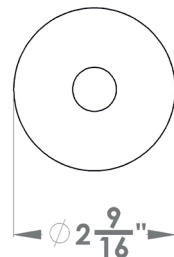

London – UEPL51Q
 2 9/16 x 2 9/16 x 1/8 "

square

| | |
|------------------|----------------------------|
| UEPL51Q PAS60 71 | passage 2 3/8" backset |
| UEPL51Q PAS70 71 | passage 2 3/4" backset |
| UEPL51Q PRI60 71 | privacy 2 3/8" backset |
| UEPL51Q PRI70 71 | privacy 2 3/4" backset |
| UEPL51Q DUM 71 | full dummy |
| UEPL51Q DUML 71 | half dummy left |
| UEPL51Q DUMR 71 | half dummy right |
| UEDBQ200 71 | deadbolt to add to passage |
| UEDBQ200 A 71 | deadbolt keyed alike |

Features UEPL51

- on Plan Design rose
- concealed bolt-through fixing
- sprung
- door range min. 1 3/8" (34 mm) - max. 2" (50 mm) standard
- T- and full Lip-Strike included
- stainless steel faceplate
- backsets: 2 3/8" (60 mm)
- functions: Passage (PAS), Privacy (PRI), full dummy (DUM), dummy left (DUML), dummy right (DUMR)
- available with UL-Latch
- 28° latch with attached face plate
- stainless steel 304
- spindle 5/16" (8 mm)
- available finish: satin stainless steel, cosmos black

specification details

lever

round rose

square rose