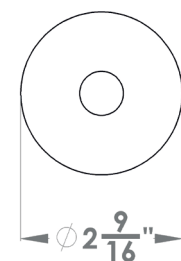

**Madeira**

Finish: cosmos black (83)

To suit standard 2 1/8" door prep

**Features UEPL45**

- on Plan Design rose
- concealed bolt-through fixing
- sprung
- door range min. 1 3/8" (34 mm) - max. 2" (50 mm) standard
- T- and full Lip-Strike included
- stainless steel faceplate
- backsets: 2 3/8" (60 mm)
- functions: Passage (PAS), Privacy (PRI), full dummy (DUM), dummy left (DUML), dummy right (DUMR)
- available with UL-Latch
- 28° latch with attached face plate
- stainless steel 304
- spindle 5/16" (8 mm)
- available finish: satin stainless steel, oil rubbed bronze, cosmos black

**Madeira – UEPL45**  
 Ø 2 9/16 x 1/8"

**Madeira – UEPL45Q**  
 2 9/16 x 2 9/16 x 1/8 "

round

UEPL45 PAS60 83	passage 2 3/8" backset
UEPL45 PAS70 83	passage 2 3/4" backset
UEPL45 PRI60 83	privacy 2 3/8" backset
UEPL45 PRI70 83	privacy 2 3/4" backset
UEPL45 DUM 83	full dummy
UEPL45 DUML 83	half dummy left
UEPL45 DUMR 83	half dummy right
UEDB200 83	deadbolt to add to passage
UEDB200 A 83	deadbolt keyed alike

square

UEPL45Q PAS60 83	passage 2 3/8" backset
UEPL45Q PAS70 83	passage 2 3/4" backset
UEPL45Q PRI60 83	privacy 2 3/8" backset
UEPL45Q PRI70 83	privacy 2 3/4" backset
UEPL45Q DUM 83	full dummy
UEPL45Q DUML 83	half dummy left
UEPL45Q DUMR 83	half dummy right
UEDBQ200 83	deadbolt to add to passage
UEDBQ200 A 83	deadbolt keyed alike

**specification details**

lever

round rose

square rose