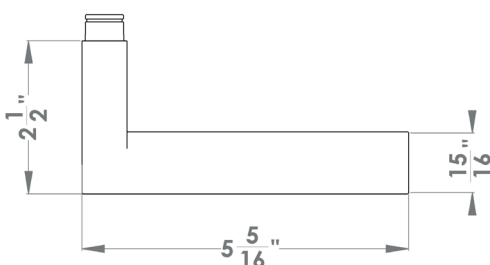

**Madeira**

Finish: cosmos black (83)

To suit standard 2 1/8" door prep

**Features UEPL45**

- on Plan Design rose
- concealed bolt-through fixing
- sprung
- door range min. 1 3/8" (34 mm) - max. 2" (50 mm) standard
- T- and full Lip-Strike included
- stainless steel faceplate
- backsets: 2 3/8" (60 mm)
- functions: Passage (PAS), Privacy (PRI), full dummy (DUM), dummy left (DUML), dummy right (DUMR)
- available with UL-Latch
- 28° latch with attached face plate
- stainless steel 304
- spindle 5/16" (8 mm)
- available finish: satin stainless steel, oil rubbed bronze, cosmos black

**Madeira – UEPL45**  
 Ø 2 9/16 x 1/8"

**Madeira – UEPL45Q**  
 2 9/16 x 2 9/16 x 1/8 "

round

UEPL45 PAS60 83	passage 2 3/8" backset
UEPL45 PAS70 83	passage 2 3/4" backset
UEPL45 PRI60 83	privacy 2 3/8" backset
UEPL45 PRI70 83	privacy 2 3/4" backset
UEPL45 DUM 83	full dummy
UEPL45 DUML 83	half dummy left
UEPL45 DUMR 83	half dummy right
UEDB200 83	deadbolt to add to passage
UEDB200 A 83	deadbolt keyed alike

**specification details**

lever

round rose

square rose