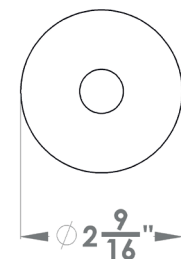

Features UEPL45

- on Plan Design rose
- concealed bolt-through fixing
- sprung
- door range min. 1 3/8" (34 mm) - max. 2" (50 mm) standard
- T- and full Lip-Strike included
- stainless steel faceplate
- backsets: 2 3/8" (60 mm)
- functions: Passage (PAS), Privacy (PRI), full dummy (DUM), dummy left (DUML), dummy right (DUMR)
- available with UL-Latch
- 28° latch with attached face plate
- stainless steel 304
- spindle 5/16" (8 mm)
- available finish: satin stainless steel, cosmos black

specification details

lever

round rose

square rose