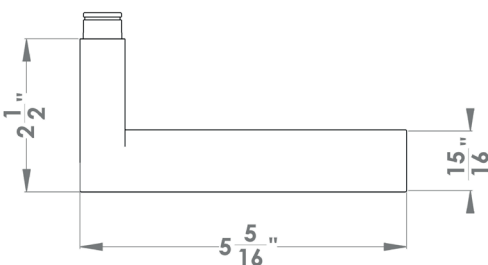

Madeira – UEPL45Q
 2 9/16 x 2 9/16 x 1/8"

square

UEPL45Q PAS60 71	passage 2 3/8" backset
UEPL45Q PAS70 71	passage 2 3/4" backset
UEPL45Q PRI60 71	privacy 2 3/8" backset
UEPL45Q PRI70 71	privacy 2 3/4" backset
UEPL45Q DUM 71	full dummy
UEPL45Q DUML 71	half dummy left
UEPL45Q DUMR 71	half dummy right
UEDBQ200 71	deadbolt to add to passage
UEDBQ200 A 71	deadbolt keyed alike

Features UEPL45

- on Plan Design rose
- concealed bolt-through fixing
- sprung
- door range min. 1 3/8" (34 mm) - max. 2" (50 mm) standard
- T- and full Lip-Strike included
- stainless steel faceplate
- backsets: 2 3/8" (60 mm)
- functions: Passage (PAS), Privacy (PRI), full dummy (DUM), dummy left (DUML), dummy right (DUMR)
- available with UL-Latch
- 28° latch with attached face plate
- stainless steel 304
- spindle 5/16" (8 mm)
- available finish: satin stainless steel, cosmos black

specification details

lever

round rose

square rose