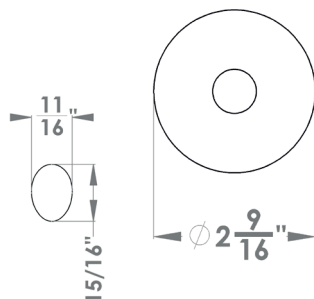

**Verona**

Finish: polished stainless steel (72)

**To suit standard 2 1/8" door prep**

**Verona – UEPL37**  
 Ø 2 9/16 x 1/8"

**round**

UEPL37 PAS60 72	passage 2 3/8" backset
UEPL37 PAS70 72	passage 2 3/4" backset
UEPL37 PRI60 72	privacy 2 3/8" backset
UEPL37 PRI70 72	privacy 2 3/4" backset
UEPL37 DUM 72	full dummy
UEPL37 DUML 72	half dummy left
UEPL37 DUMR 72	half dummy right
UEDB200 72	deadbolt to add to passage
UEDB200 A 72	deadbolt keyed alike

**Verona – UEPL37Q**  
 2 9/16 x 2 9/16 x 1/8 "

**square**

UEPL37Q PAS60 72	passage 2 3/8" backset
UEPL37Q PAS70 72	passage 2 3/4" backset
UEPL37Q PRI60 72	privacy 2 3/8" backset
UEPL37Q PRI70 72	privacy 2 3/4" backset
UEPL37Q DUM 72	full dummy
UEPL37Q DUML 72	half dummy left
UEPL37Q DUMR 72	half dummy right
UEDBQ200 72	deadbolt to add to passage
UEDBQ200 A 72	deadbolt keyed alike

**Features UEPL37**

- on Plan Design rose
- concealed bolt-through fixing
- sprung
- door range min. 1 3/8" (34 mm) - max. 2" (50 mm) standard
- T- and full Lip-Strike included
- stainless steel faceplate
- backsets: 2 3/8" (60 mm)
- functions: Passage (PAS), Privacy (PRI), full dummy (DUM), dummy left (DUML), dummy right (DUMR)
- available with UL-Latch
- 28° latch with attached face plate
- stainless steel 304
- spindle 5/16" (8 mm)
- available finish: satin stainless steel, polished stainless steel, cosmos black

**specification details**

**lever**

**round rose**

**square rose**