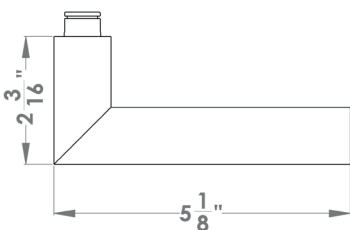

**Verona – UEPL37Q**  
 2 9/16 x 2 9/16 x 1/8 "

**square**

UEPL37Q PAS60 72	passage 2 3/8" backset
UEPL37Q PAS70 72	passage 2 3/4" backset
UEPL37Q PRI60 72	privacy 2 3/8" backset
UEPL37Q PRI70 72	privacy 2 3/4" backset
UEPL37Q DUM 72	full dummy
UEPL37Q DUML 72	half dummy left
UEPL37Q DUMR 72	half dummy right
UEDBQ200 72	deadbolt to add to passage
UEDBQ200 A 72	deadbolt keyed alike

**Features UEPL37**

- on Plan Design rose
- concealed bolt-through fixing
- sprung
- door range min. 1 3/8" (34 mm) - max. 2" (50 mm) standard
- T- and full Lip-Strike included
- stainless steel faceplate
- backsets: 2 3/8" (60 mm)
- functions: Passage (PAS), Privacy (PRI), full dummy (DUM), dummy left (DUML), dummy right (DUMR)
- available with UL-Latch
- 28° latch with attached face plate
- stainless steel 304
- spindle 5/16" (8 mm)
- available finish: satin stainless steel, polished stainless steel, cosmos black

**specification details**

**lever**

**round rose**

**square rose**