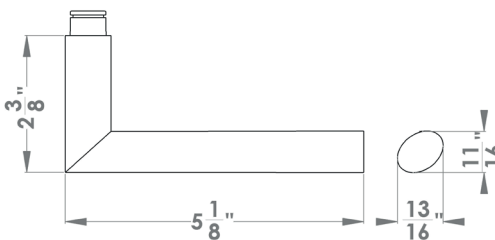

Cyprus

Finish: satin stainless steel (71)

To suit standard 2 1/8" door prep

Features UEPL29

- on Plan Design rose
- concealed bolt-through fixing
- sprung
- door range min. 1 3/8" (34 mm) - max. 2" (50 mm) standard
- T- and full Lip-Strike included
- stainless steel faceplate
- backsets: 2 3/8" (60 mm)
- functions: Passage (PAS), Privacy (PRI), full dummy (DUM), dummy left (DUML), dummy right (DUMR)
- available with UL-Latch
- 28° latch with attached face plate
- stainless steel 304
- spindle 5/16" (8 mm)
- available finish: satin stainless steel

Cyprus – UEPL29
 Ø 2 9/16 x 1/8"

Cyprus – UEPL29Q
 2 9/16 x 2 9/16 x 1/8 "

round

UEPL29 PAS60 71	passage 2 3/8" backset
UEPL29 PAS70 71	passage 2 3/4" backset
UEPL29 PRI60 71	privacy 2 3/8" backset
UEPL29 PRI70 71	privacy 2 3/4" backset
UEPL29 DUM 71	full dummy
UEPL29 DUML 71	half dummy left
UEPL29 DUMR 71	half dummy right
UEDB200 71	deadbolt to add to passage
UEDB200 A 71	deadbolt keyed alike

specification details

lever

round rose

square rose