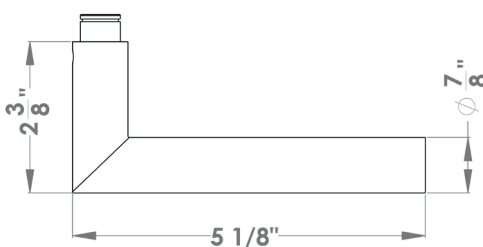

Rhodos XL

Finish: satin stainless steel (71)

To suit standard 2 1/8" door prep

Rhodos XL – UEPL18
 Ø 2 9/16 x 1/8"

round

UEPL18 PAS60 71	passage 2 3/8" backset
UEPL18 PAS70 71	passage 2 3/4" backset
UEPL18 PRI60 71	privacy 2 3/8" backset
UEPL18 PRI70 71	privacy 2 3/4" backset
UEPL18 DUM 71	full dummy
UEPL18 DUML 71	half dummy left
UEPL18 DUMR 71	half dummy right
UEDB200 71	deadbolt to add to passage
UEDB200 A 71	deadbolt keyed alike

Rhodos XL – UEPL18Q
 2 9/16 x 2 9/16 x 1/8 "

square

UEPL18Q PAS60 71	passage 2 3/8" backset
UEPL18Q PAS70 71	passage 2 3/4" backset
UEPL18Q PRI60 71	privacy 2 3/8" backset
UEPL18Q PRI70 71	privacy 2 3/4" backset
UEPL18Q DUM 71	full dummy
UEPL18Q DUML 71	half dummy left
UEPL18Q DUMR 71	half dummy right
UEDBQ200 71	deadbolt to add to passage
UEDBQ200 A 71	deadbolt keyed alike

Features UEPL18

- on Plan Design rose
- concealed bolt-through fixing
- sprung
- door range min. 1 3/8" (34 mm) - max. 2" (50 mm) standard
- T- and full Lip-Strike included
- stainless steel faceplate
- backsets: 2 3/8" (60 mm)
- functions: Passage (PAS), Privacy (PRI), full dummy (DUM), dummy left (DUML), dummy right (DUMR)
- available with UL-Latch
- 28° latch with attached face plate
- stainless steel 304
- spindle 5/16" (8 mm)
- available finish: satin stainless steel, cosmos black

specification details

lever

round rose

square rose