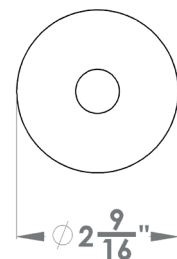

Rhodos XL – UEPL18Q
 2 9/16 x 2 9/16 x 1/8 "

square

UEPL18Q PAS60 71	passage 2 3/8" backset
UEPL18Q PAS70 71	passage 2 3/4" backset
UEPL18Q PRI60 71	privacy 2 3/8" backset
UEPL18Q PRI70 71	privacy 2 3/4" backset
UEPL18Q DUM 71	full dummy
UEPL18Q DUML 71	half dummy left
UEPL18Q DUMR 71	half dummy right
UEDBQ200 71	deadbolt to add to passage
UEDBQ200 A 71	deadbolt keyed alike

Features UEPL18

- on Plan Design rose
- concealed bolt-through fixing
- sprung
- door range min. 1 3/8" (34 mm) - max. 2" (50 mm) standard
- T- and full Lip-Strike included
- stainless steel faceplate
- backsets: 2 3/8" (60 mm)
- functions: Passage (PAS), Privacy (PRI), full dummy (DUM), dummy left (DUML), dummy right (DUMR)
- available with UL-Latch
- 28° latch with attached face plate
- stainless steel 304
- spindle 5/16" (8 mm)
- available finish: satin stainless steel, cosmos black

specification details

lever

round rose

square rose