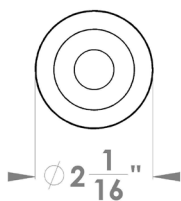

Rio Steel

Finish: polished/satin stainless steel (73)

Rio Steel on Rose, special door prep required

Rio Steel- TER 34Q
 2 1/16" x 2 1/16"

Rio Steel- TER 34
 Ø 2 1/16" x 7/16"

Features TER34Q and TER34

- 3 piece rose
- concealed bolt-through fixing
- sprung
- door range 1 1/2" (38 mm) - 1 7/8" (48 mm) standard
- stainless steel faceplate
- Accurate UL Listed Mortise Lock
- available with UL-Latch
- rate of satin stainless steel 304
- hub 5/16" (8 mm)
- available finish: polished/satin stainless steel

round

TER34 PRI 9139 73	Accurate privacy without cylinder
TER34 STORE 9195 73	Accurate storeroom/nitelatch
TER34 ENT 9167 73	Accurate entrance set without cylinder
TER34 ENT 9169 73	Accurate entrance set without cylinder
UEZ1332 CC 73	cylinder colar
UEZ1332 TT 73	thumbturn
UEZ1332 BAD 73	privacy thumbturn

specification details

lever

round rose

square rose