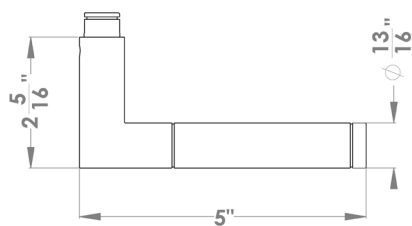

Rio Steel

Finish: polished/satin stainless steel (73)

Rio Steel on Rose, special door prep required

Rio Steel- TER 34Q
 2 1/16" x 2 1/16"

Rio Steel- TER 34
 Ø 2 1/16" x 7/16"

Features TER34Q and TER34

- 3 piece rose
- concealed bolt-through fixing
- sprung
- door range 1 1/2" (38 mm) - 1 7/8" (48 mm) standard
- stainless steel faceplate
- Accurate UL Listed Mortise Lock
- available with UL-Latch
- rate of satin stainless steel 304
- hub 5/16" (8 mm)
- available finish: polished/satin stainless steel

round

TER34 PRI 9139 73	Accurate privacy without cylinder
TER34 STORE 9195 73	Accurate storeroom/nitelatch
TER34 ENT 9167 73	Accurate entrance set without cylinder
TER34 ENT 9169 73	Accurate entrance set without cylinder
UEZ1332 CC 73	cylinder colar
UEZ1332 TT 73	thumbturn
UEZ1332 BAD 73	privacy thumbturn

specification details

lever

round rose

square rose