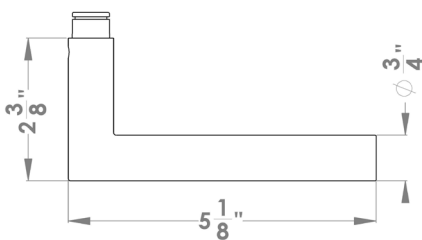

Rhodos

Finish: polished stainless steel (72)

Rhodos on Rose, special door prep required

Rhodos- TER 28Q
2 1/16" x 2 1/16"

Rhodos- TER 28
Ø 2 1/16" x 7/16"

Features TER28Q and TER28

- 3 piece rose
- concealed bolt-through fixing
- sprung
- door range 1 1/2" (38 mm) - 1 7/8" (48 mm) standard
- stainless steel faceplate
- Accurate UL Listed Mortise Lock
- available with UL-Latch
- rate of satin stainless steel 304
- hub 5/16" (8 mm)
- available finish: satin stainless steel, polished stainless steel, oil rubbed bronze

Product code Mortise set square

TER28Q PRI 9139 72	Accurate privacy without cylinder
TER28Q STORE 9195 72	Accurate storeroom/nitelatch
TER28Q ENT 9167 72	Accurate entrance set without cylinder
TER28Q ENT 9169 72	Accurate entrance set without cylinder
UEZ1340 CC 72	cylinder color
UEZ1340 TT 72	thumbturn
UEZ1340 BAD 72	privacy thumbturn

round

TER28 PRI 9139 72	Accurate privacy without cylinder
TER28 STORE 9195 72	Accurate storeroom/nitelatch
TER28 ENT 9167 72	Accurate entrance set without cylinder
TER28 ENT 9169 72	Accurate entrance set without cylinder
UEZ1332 CC 72	cylinder color
UEZ1332 TT 72	thumbturn
UEZ1332 BAD 72	privacy thumbturn

specification details

lever

round rose

square rose