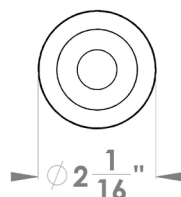

Rhodos

Finish: polished stainless steel (72)

Rhodos on Rose, special door prep required

Rhodos- TER 28Q
2 1/16" x 2 1/16"

Rhodos- TER 28
Ø 2 1/16" x 7/16"

Features TER28Q and TER28

- 3 piece rose
- concealed bolt-through fixing
- sprung
- door range 1 1/2" (38 mm) - 1 7/8" (48 mm) standard
- stainless steel faceplate
- Accurate UL Listed Mortise Lock
- available with UL-Latch
- rate of satin stainless steel 304
- hub 5/16" (8 mm)
- available finish: satin stainless steel, polished stainless steel, oil rubbed bronze

round

TER28 PRI 9139 72	Accurate privacy without cylinder
TER28 STORE 9195 72	Accurate storeroom/nitelatch
TER28 ENT 9167 72	Accurate entrance set without cylinder
TER28 ENT 9169 72	Accurate entrance set without cylinder
UEZ1332 CC 72	cylinder color
UEZ1332 TT 72	thumbturn
UEZ1332 BAD 72	privacy thumbturn

specification details

lever

round rose

square rose