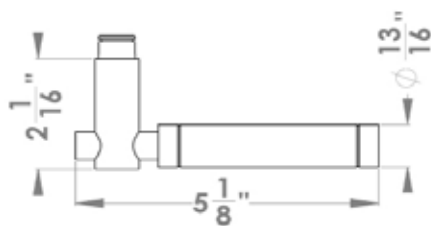

specification details

lever

round rose

square rose